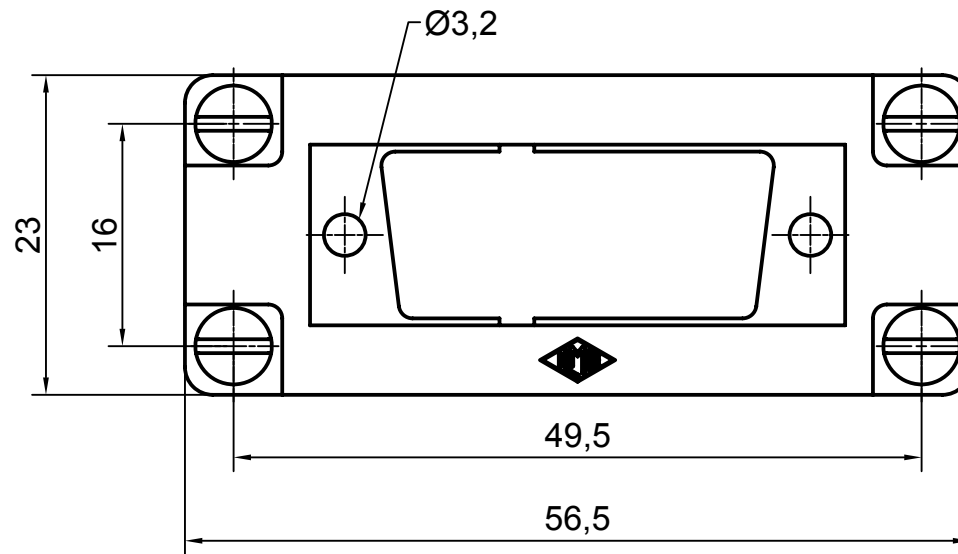

Diritti riservati

All rights reserved

Date 10.01.2007	CR 15 AD	Scale	
Sign.	plates for 1 D-SUB insert 15 poles	2:1	